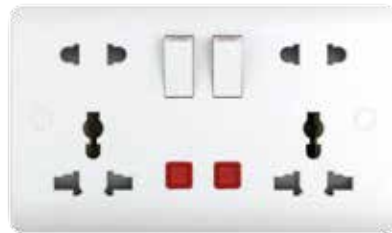

KBV3011
10A 1Gang
1 Way Switch

KBV3012
10A 1Gang
2 Way Switch

KBV3021
10A 2Gang
1 Way Switch

KBV3022
10A 2Gang
2 Way Switch

KBV3031
10 A 3Gang
1 Way Switch

KBV3032
10 A 3Gang
2 Way Switch

KBV3043
10A 4Gang
1 Way Switch

KBV3044
10A 4Gang
2 Way Switch

KBV3041
10A 4Gang
1 Way Switch

KBV3042
10A 4Gang
2 Way Switch

KBV3050
10 A 5Gang
1 Way Switch

KBV3050
10 A 5Gang
2 Way Switch

KBV3241
20A 1 Gang double pole switch
with neon

KBV8220

KBV 3000B
Bell switch

KBV4327
TV + SATELLITE SOCKET

KBV4381
1G TELEPHONE SOCKET SECONDARY

KBV4432-2
COMPUTER & TELEPHONE SOCKET
RJ11 + RJ45

KBV4831
1 GANG SWITCHED 5 PIN MULTI
FUNCTION SOCKET WITH NEON

KBV4841
2 GANG SWITCHED 5 PIN MULTI FUNCTION
SOCKET WITH NEON

KBV4060
13A 2 GANG SWITCHED SOCKET,
SINGLE POLE - W/O NEON

KBV3311
45A COOKER CONTROL
UNIT WITH NEON

KBV4050
13A 1 GANG SWITCHED SOCKET,
SINGLE POLE - W/O NEON

KBV3505/21
500W 2 GANG 1 WAY DIMMER (3X3)

KBV3510/11
1000W 1 GANG 1 WAY DIMMER (3X3)