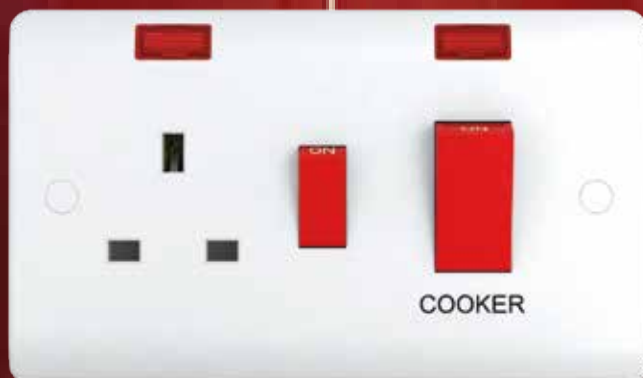

KBV3011
10A 1Gang
1 Way Switch

KBV3012
10A 1Gang
2 Way Switch

KBV3021
10A 2Gang
1 Way Switch

KBV3022
10A 2Gang
2 Way Switch

KBV3031
10 A 3Gang
1 Way Switch

KBV3032
10 A 3Gang
2 Way Switch

KBV3043
10A 4Gang
1 Way Switch

KBV3044
10A 4Gang
2 Way Switch

KBV3041
10A 4Gang
1 Way Switch

KBV3042
10A 4Gang
2 Way Switch

KBV3050
10 A 5Gang
1 Way Switch

KBV3050
10 A 5Gang
2 Way Switch

KBV3241
20A 1 Gang double pole switch
with neon

KBV8220

KBV 3000B
Bell switch

KBV4327
TV + SATELLITE SOCKET

KBV4381
1G TELEPHONE SOCKET SECONDARY

KBV4432-2
COMPUTER & TELEPHONE SOCKET
RJ11 + RJ45

KBV4831
1 GANG SWITCHED 5 PIN MULTI
FUNCTION SOCKET WITH NEON

KBV4841
2 GANG SWITCHED 5 PIN MULTI FUNCTION
SOCKET WITH NEON