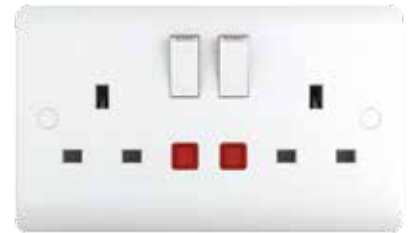

KBV3011
10A 1Gang
1 Way Switch

KBV3012
10A 1Gang
2 Way Switch

KBV3021
10A 2Gang
1 Way Switch

KBV3022
10A 2Gang
2 Way Switch

KBV3031
10 A 3Gang
1 Way Switch

KBV3032
10 A 3Gang
2 Way Switch

KBV3043
10A 4Gang
1 Way Switch

KBV3044
10A 4Gang
2 Way Switch

KBV3041
10A 4Gang
1 Way Switch

KBV3042
10A 4Gang
2 Way Switch

KBV3050
10 A 5Gang
1 Way Switch

KBV3050
10 A 5Gang
2 Way Switch

KBV3241
20A 1 Gang double pole switch
with neon

KBV8220

KBV 3000B
Bell switch

KBV4327
TV + SATELLITE SOCKET

KBV4381
1G TELEPHONE SOCKET SECONDARY

KBV4432-2
COMPUTER & TELEPHONE SOCKET
RJ11 + RJ45

KBV4831
1 GANG SWITCHED 5 PIN MULTI
FUNCTION SOCKET WITH NEON

KBV4841
2 GANG SWITCHED 5 PIN MULTI FUNCTION
SOCKET WITH NEON

KBV4060
13A 2 GANG SWITCHED SOCKET,
SINGLE POLE - W/O NEON

KBV3311
45A COOKER CONTROL
UNIT WITH NEON

KBV4050
13A 1 GANG SWITCHED SOCKET,
SINGLE POLE - W/O NEON

KBV3505/21
500W 2 GANG 1 WAY DIMMER (3X3)

KBV3510/11
1000W 1 GANG 1 WAY DIMMER (3X3)