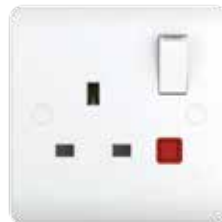

KBV3011
10A 1Gang
1 Way Switch

KBV3012
10A 1Gang
2 Way Switch

KBV3021
10A 2Gang
1 Way Switch

KBV3022
10A 2Gang
2 Way Switch

KBV3031
10 A 3Gang
1 Way Switch

KBV3032
10 A 3Gang
2 Way Switch

KBV3043
10A 4Gang
1 Way Switch

KBV3044
10A 4Gang
2 Way Switch

KBV3041
10A 4Gang
1 Way Switch

KBV3042
10A 4Gang
2 Way Switch

KBV3050
10 A 5Gang
1 Way Switch

KBV3050
10 A 5Gang
2 Way Switch

KBV3241
20A 1 Gang double pole switch
with neon

KBV8220

KBV 3000B
Bell switch

KBV4327
TV + SATELLITE SOCKET

KBV4381
1G TELEPHONE SOCKET SECONDARY

KBV4432-2
COMPUTER & TELEPHONE SOCKET
RJ11 + RJ45

KBV4831
1 GANG SWITCHED 5 PIN MULTI
FUNCTION SOCKET WITH NEON

KBV4841
2 GANG SWITCHED 5 PIN MULTI FUNCTION
SOCKET WITH NEON

KBV4060
13A 2 GANG SWITCHED SOCKET,
SINGLE POLE - W/O NEON

KBV3311
45A COOKER CONTROL
UNIT WITH NEON

KBV4050
13A 1 GANG SWITCHED SOCKET,
SINGLE POLE - W/O NEON

KBV3505/21
500W 2 GANG 1 WAY DIMMER (3X3)

KBV3510/11
1000W 1 GANG 1 WAY DIMMER (3X3)